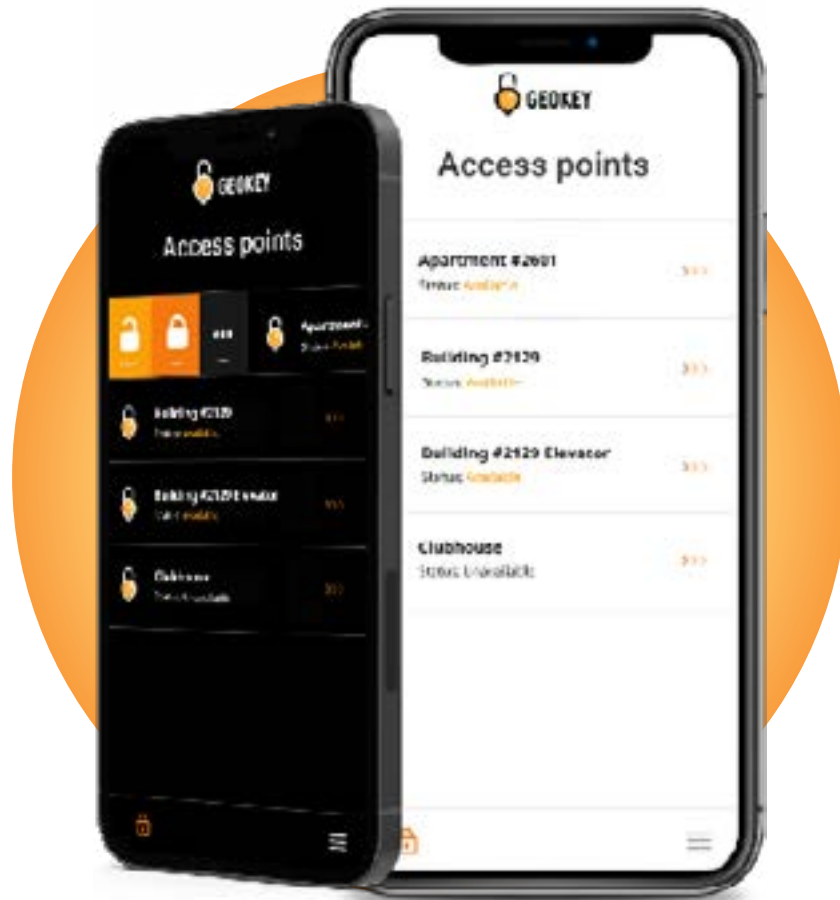

1 (888) 926-9005
sales@geokeyaccess.com
www.geokeyaccess.com

THE WORLD'S FIRST
MULTI-DIMENSIONAL
MOBILE ACCESS SOLUTION